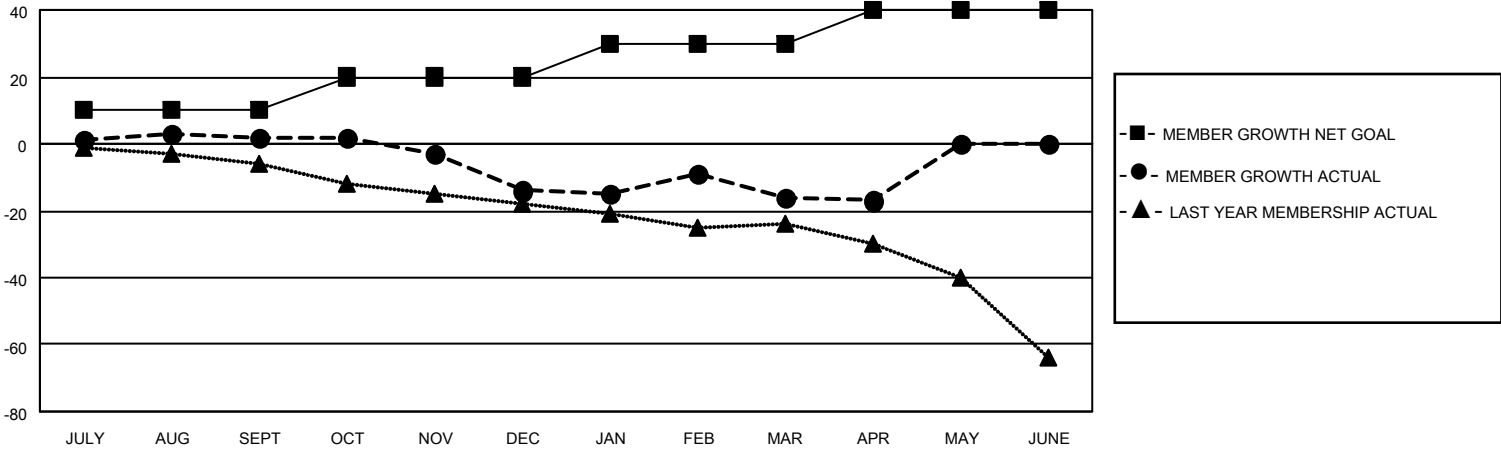

GOALS AND ACTUAL MEMBERS CUMULATIVE

DROPPED CLUBS: 1	23 CLUBS OF 42 ADDED 1 OR MORE NEW MEMBERS	<u>GENDER DISTRIBUTION</u> <table style="width: 100%; border: none;"> <tr> <td style="padding: 2px;">MALE</td> <td style="text-align: right; padding: 2px;">666 (75.77%)</td> </tr> <tr> <td style="padding: 2px;">FEMALE</td> <td style="text-align: right; padding: 2px;">212 (24.12%)</td> </tr> <tr> <td style="padding: 2px;">NON BINARY</td> <td style="text-align: right; padding: 2px;">1 (0.11%)</td> </tr> <tr> <td style="padding: 2px;">PREFER NOT TO ANSWER</td> <td style="text-align: right; padding: 2px;">0 (0.00%)</td> </tr> </table>
<u>DROPPED MEMBERS</u> <table style="width: 100%; border: none;"> <tr> <td style="padding: 2px;">DECEASED</td> <td style="text-align: right; padding: 2px;">15</td> </tr> <tr> <td style="padding: 2px;">CLUB CANCELLED</td> <td style="text-align: right; padding: 2px;">7</td> </tr> <tr> <td style="padding: 2px;">OTHER</td> <td style="text-align: right; padding: 2px;">50</td> </tr> <tr> <td style="padding: 2px;">TOTAL</td> <td style="text-align: right; padding: 2px;">72</td> </tr> </table>	CLICK HERE FOR CUMULATIVE MEMBERSHIP DATA	<table style="width: 100%; border: none;"> <tr> <td style="padding: 2px;">TOTAL FAMILY UNIT MEMBERS</td> <td style="text-align: right; padding: 2px;">204</td> </tr> <tr> <td style="padding: 2px;">FAMILY MEMBERS PAYING HALF DUES</td> <td style="text-align: right; padding: 2px;">104</td> </tr> </table>